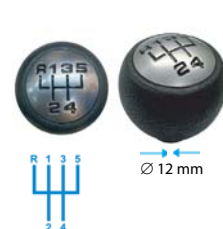

REF: 25218

REF. - 25200
REF. OEM - 2403Y8

CITROËN: Berlingo, Jumper III, IV, Spacetourer
PEUGEOT: 206, 206+, Expert III, IV, Partner, Traveller

REF: 25218

REF. - 25216
REF. OEM - 2403X9, 2403E0

CITROËN: Berlingo, C3, C4, C4 Picasso, C8
PEUGEOT: 307, 308, 3008, 407, 807, 5008, Partner