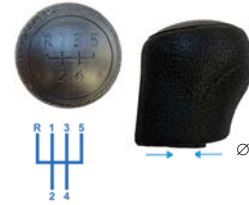

VOLKSWAGEN:
Transporter V >2003
Careville V >2003
Multivan V >2003

Ø 15 mm

REF. - 25754
REF. OEM - 7H0711141E