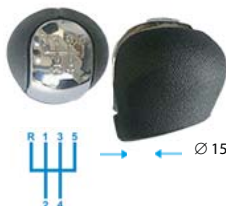

OPEL: Signum, Vectra C

Ø 15 mm

REF. - 25415
REF. OEM - 738125, 24456028