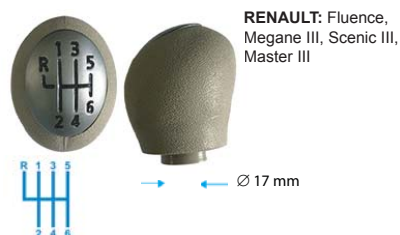

REF. - 25609
REF. OEM - 969352692R, 4412968

NISSAN: Primastar
OPEL: Vivaro A

Ø 15 mm

REF. - 25614
REF. OEM - 8200500644, 4417064

OPEL

REF. - 25400
REF. OEM - 5738946

RENAULT / DACIA

REF. - 25616
REF. OEM - 328650024R