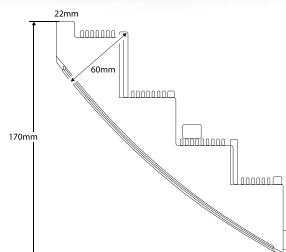

DRL 523HP mini

P/N: **01526**