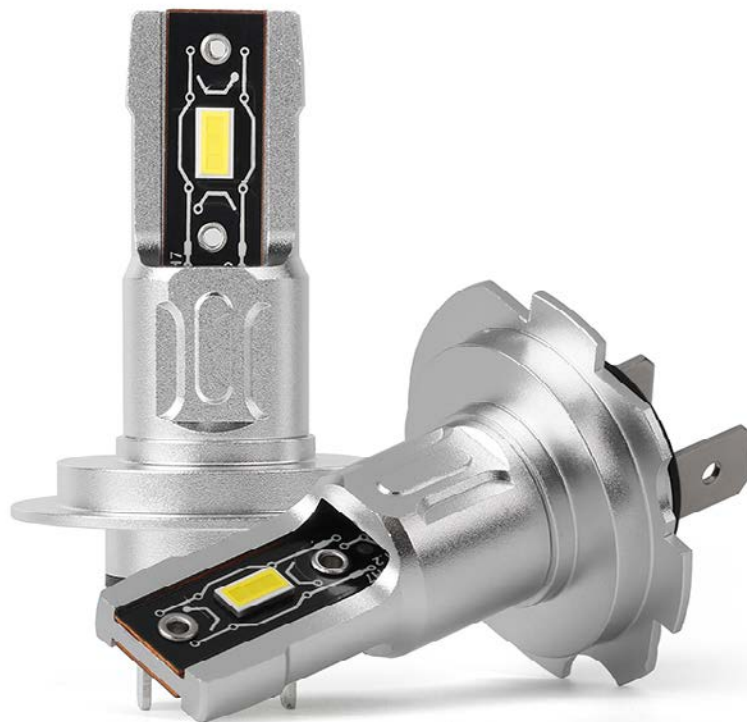

SERIA H NEW | +200% | 9-18V | 42W | CSP | 6500K | 3600lm
H Series