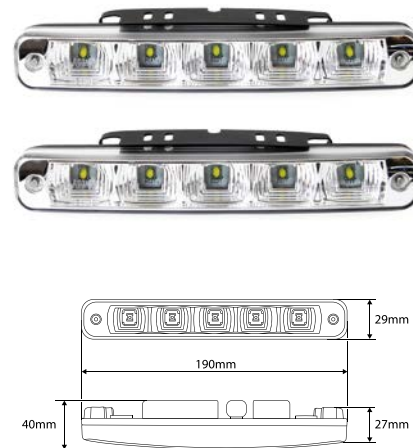

DRL 507HP
P/N: 01523

homologation
E4 RL00
homologacja

12/24V | 11,52W | 10xHigh Power SMD LED | 1000lm