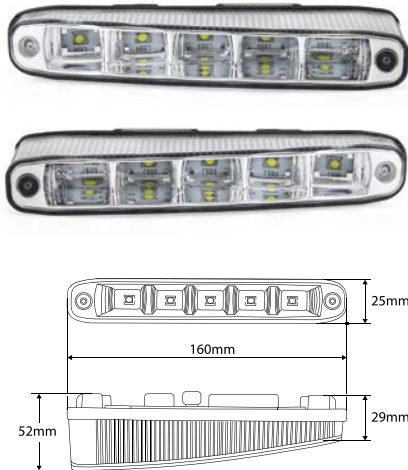

DRL 506 HP
P/N: 01522

homologation
E4 RL00
homologacja

12/24V | 11,52W | 10xHigh Power SMD LED | 1000lm