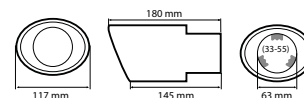

MT 014
REF. 01314