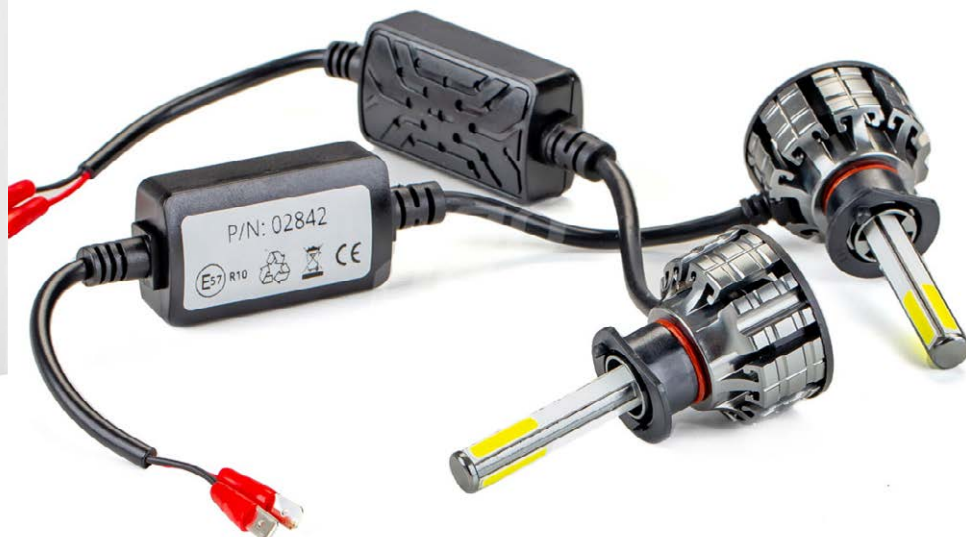

RETROFIT LED SERIA COB

12-24V | 38W | COB | 6500K | 3800lm